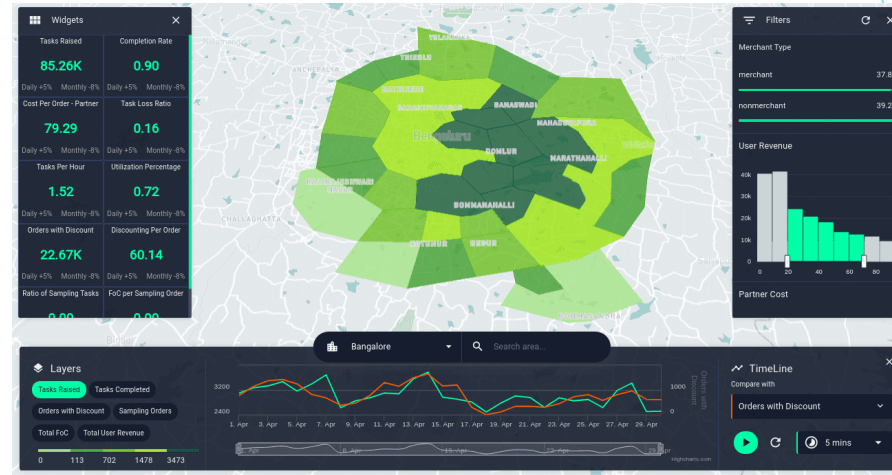

# Spatial Dashboard Integration Module

Displays CCTV information and other data in the form of a map (spatial) making it easier for the monitoring and analysis process.

Technical specifications :

- Able to display data related to education and academics in the spatial dimension
- Connected in a unified database for analysis and further processing

# COMMAND AND MONITORING INTEGRATED SYSTEM

The Command and Monitoring Integrated System application is here to provide convenience in managing all activities in the military environment. This application can monitor activities inside and outside lectures via CCTV making it easier to get information on activities in each building and the data is stored on the server. In addition, this application is able to integrate reports related to academics and learning from various Smart Campus systems in the military.

## Visual Detection Integration Module

- It is a unified platform for integrating all security cameras in the environment and simultaneously performing and recording the analytical results
- Connected in an integrated database to be analyzed and other processes further

## Geospatial Integration Module

- Able to display data related to education and academics in a spatial dimension
- Connected in an integrated database to be analyzed and other processes further