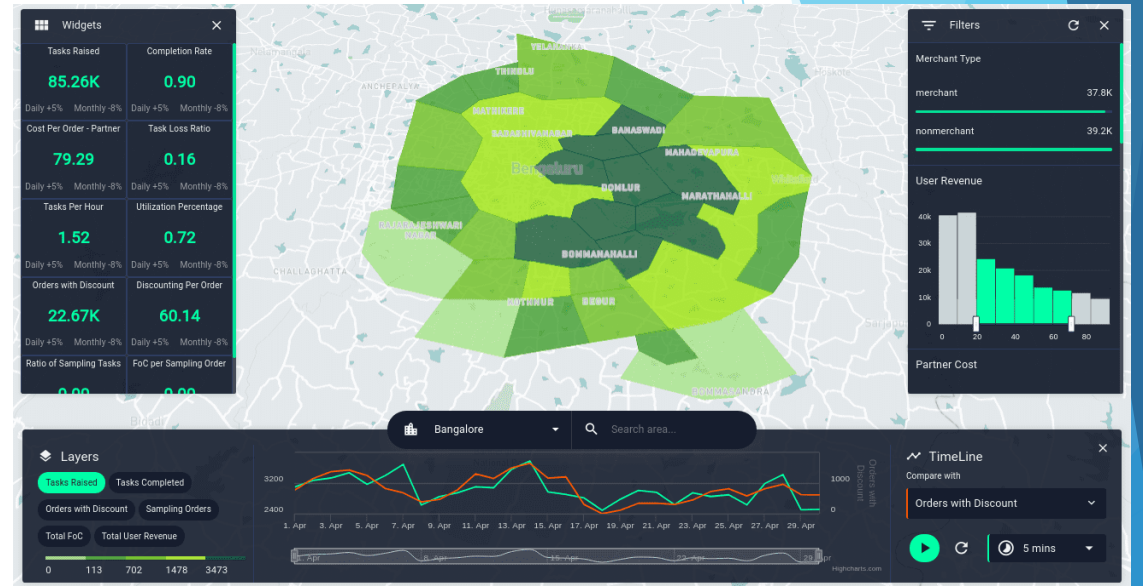

**Jarraipenus**

**MONITORING CENTER  
SYSTEM**

## Geolocation Integration Module

- Able to integrate spatial data into the monitoring center for decision making
- Connects to other Smart Campus systems