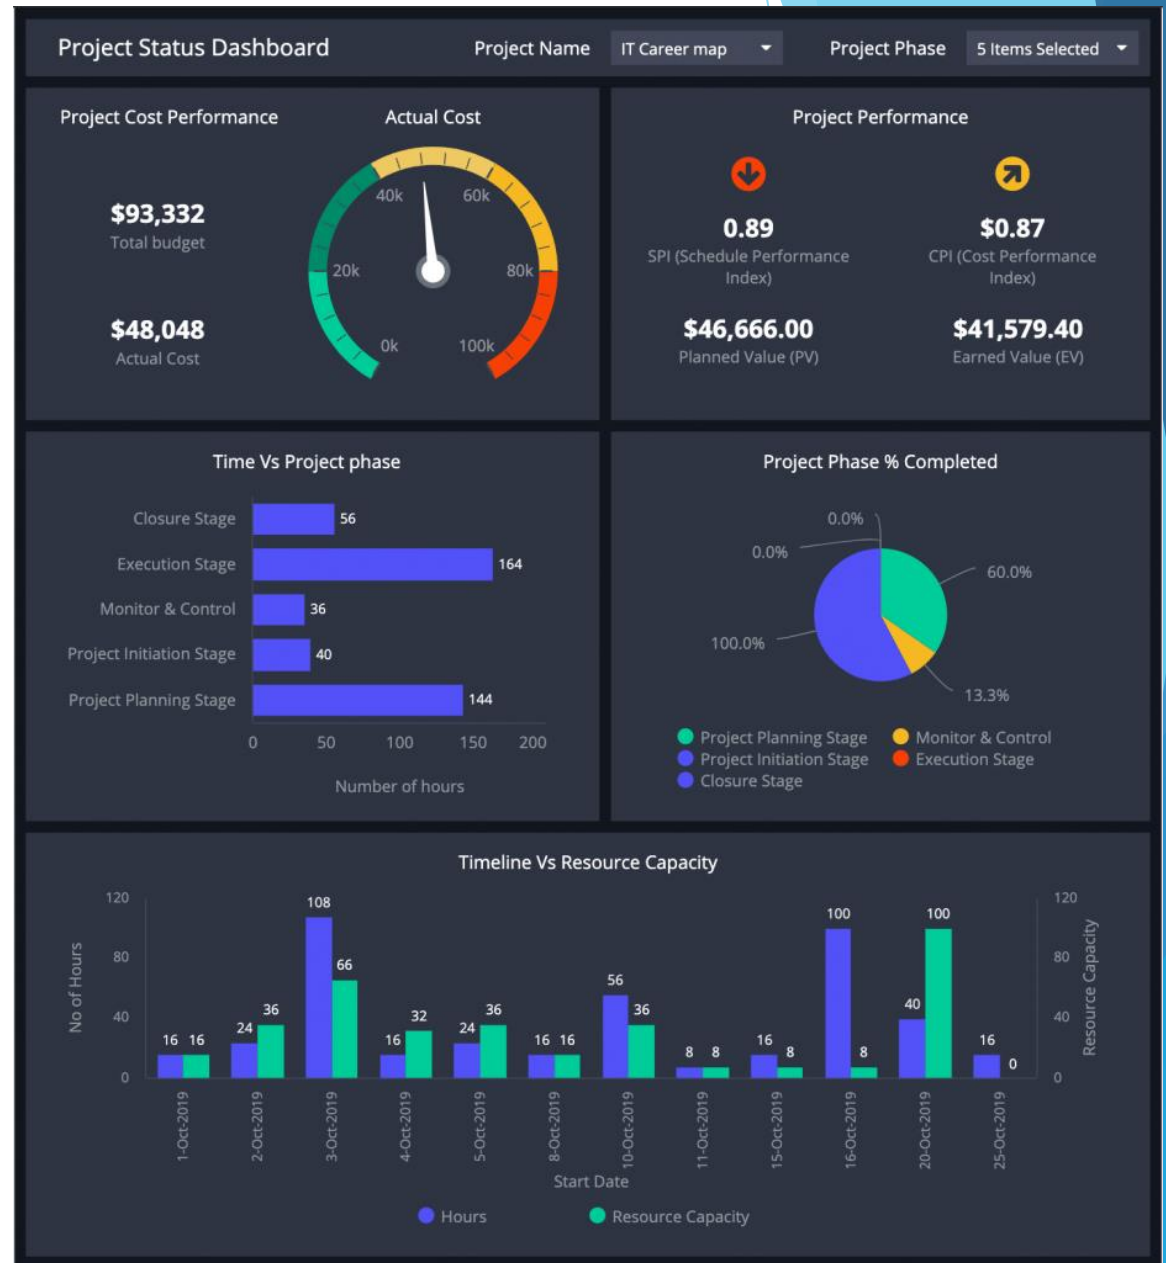

## Visual Detection Integration Module

- It is a unified platform for integrating all security cameras in the environment and simultaneously performing and recording the analytical results
- Connected in an integrated database to be analyzed and other processes further

## Geospatial Integration Module

- Able to display data related to education and academics in a spatial dimension
- Connected in an integrated database to be analyzed and other processes further

## Tables and Reporting Module

Project	Status	Description	Add ability to sync Jira...	Design marketing assets...	Convert action card to pr...	7 Hours with longrang...	Design request: comm...	Improve performance on...	Copy change requested...	Add ability to pull data...	Add ability to sync on b...
Creative concept selected	In progress	Distribution channel...	N/A	N/A	N/A	N/A	N/A	N/A	N/A	N/A	N/A
Jira Integration	In progress	Kicking off a new int...	✓	N/A	N/A	N/A	N/A	N/A	N/A	N/A	N/A
Media campaign 2019	Unstarted	Pushing our brand...	N/A	N/A	N/A	Oct 21	N/A	✓	N/A	N/A	N/A
Silver Tierer Pitching	In progress	Silver Tierer is a Ne...	N/A	✓	N/A	N/A	N/A	N/A	N/A	N/A	N/A
X Labs general request	In progress	Design requests	N/A	N/A	N/A	Nov 10	N/A	N/A	N/A	N/A	N/A
Bug fix	In progress	Listed as actions	N/A	N/A	N/A	N/A	N/A	N/A	N/A	✓	✓

## Data Modelling System Module

Used to carry out the process of analysis and modeling of data before being displayed on the dashboard. This process includes pivoting, drill-down (detailing), drill-up (summarizing) processes, and other relevant models.