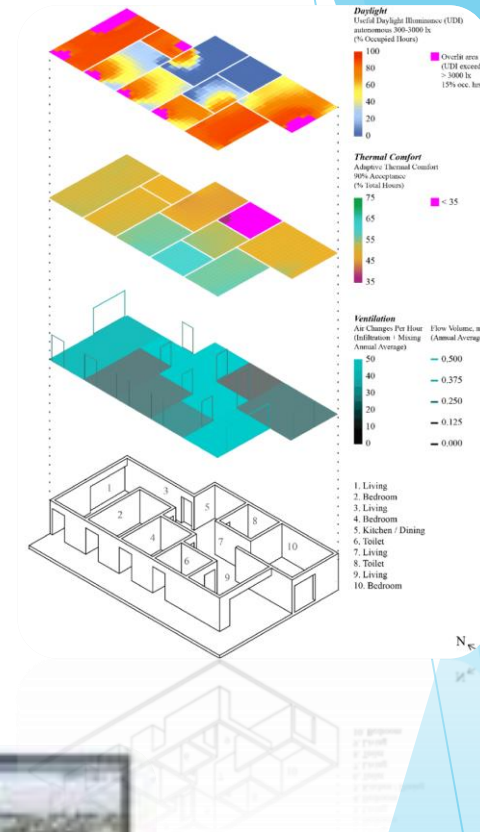

## Chart Integration Module

- Able to integrate and display the executive dashboard into the monitoring center
- Connects to other Smart Campus systems

# Camera Integration Module

Integrate all CCTV cameras that are in the environment Technical specifications :

- Is a unified platform for integrating all cameras in the environment
- Connected in a unified database for analysis and further processing

# Spatial Dashboard Integration Module

Displays CCTV information and other data in the form of a map (spatial) making it easier for the monitoring and analysis process.

Technical specifications :

- Able to display data related to education and academics in the spatial dimension
- Connected in a unified database for analysis and further processing

# COMMAND AND MONITORING INTEGRATED SYSTEM

The Command and Monitoring Integrated System application is here to provide convenience in managing all activities in the military environment. This application can monitor activities inside and outside lectures via CCTV making it easier to get information on activities in each building and the data is stored on the server. In addition, this application is able to integrate reports related to academics and learning from various Smart Campus systems in the military.