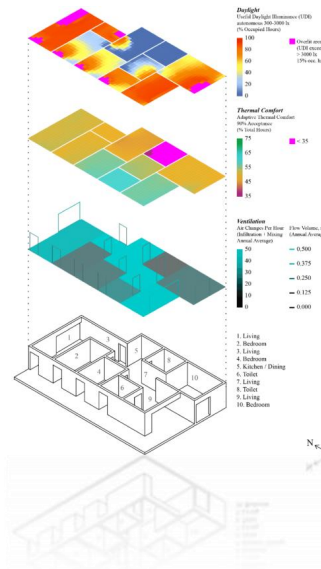

Statistics & Trend Analysis Module Module

Used to process statistical analysis of existing data, including trend analysis, standard deviation analysis, etc