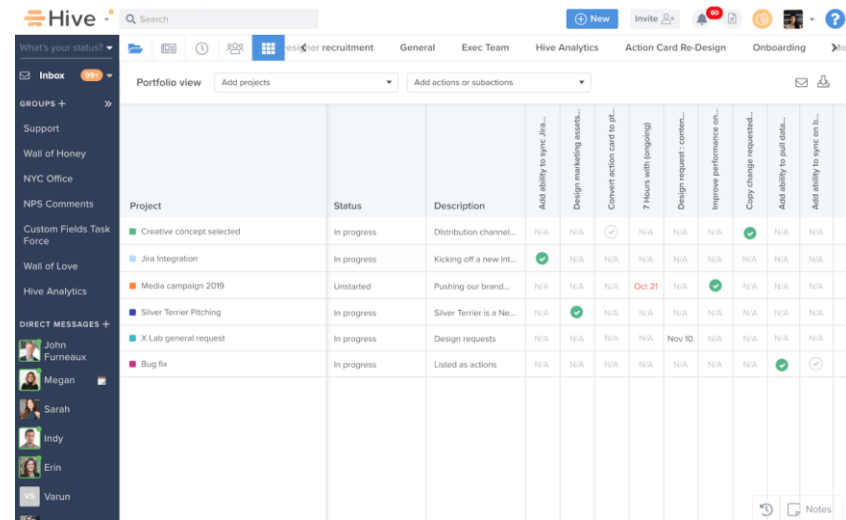

## Visual Detection Integration Module

- Able to integrate CCTV installed
- Connect to Video Analytics system

## Geolocation Integration Module

- Able to integrate spatial data into the monitoring center for decision making
- Connects to other Smart Campus systems

## Tables and Reporting Module

- Able to integrate reports related to academics and learning from various Smart Campus systems
- Connects to other Smart Campus systems

## Chart Integration Module

- Able to integrate and display the executive dashboard into the monitoring center
- Connects to other Smart Campus systems