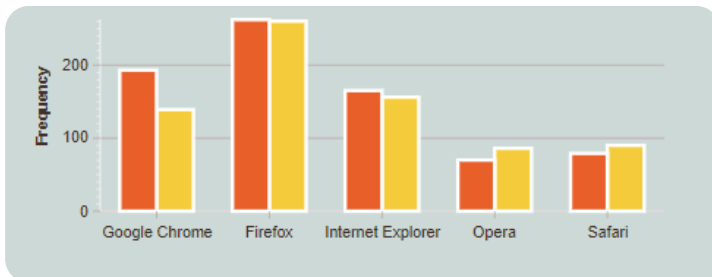

Statistics & Trend Analysis Module Module

Used to process statistical analysis of existing data, including trend analysis, standard deviation analysis, etc