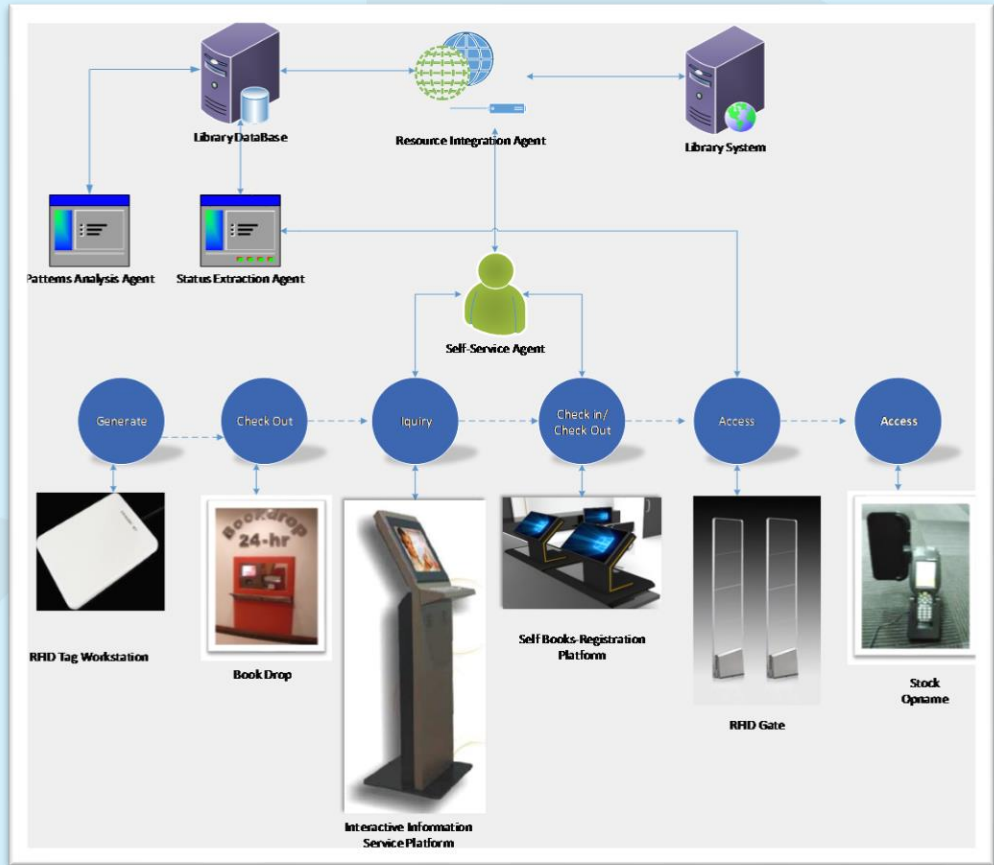

# Technical Specifications

- Link integration via services for all other library systems
- Channel/bus data integration across eLibrary apps
- Synchronize data between sensor readings and database
- Data saved to database server
- Integrated with Other RFID systems in the Library

## Integration sdk suite software

- Link integration via services for all other library systems
- Channel/bus data integration across e-Library applications
- Synchronize data between sensor readings and database
- Data saved to database server
- Integrated with Other RFID systems in the Library