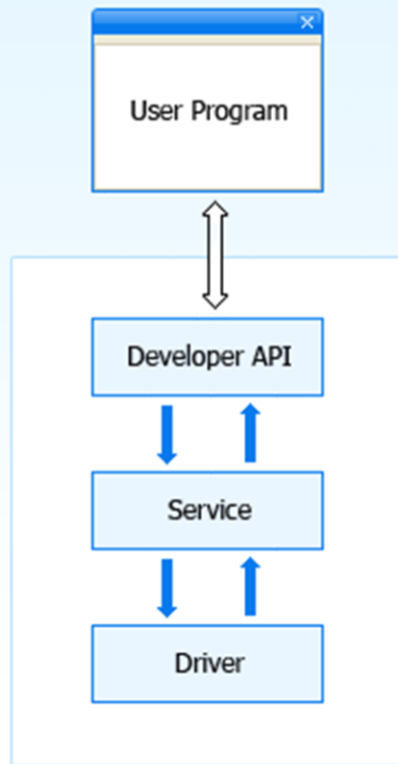

# Technical Specifications

- Link integration via services for all other library systems
- Channel/bus data integration across eLibrary apps
- Synchronize data between sensor readings and database
- Data saved to database server
- Integrated with Other RFID systems in the Library

## Integration sdk suite software

- Link integration via services for all other library systems
- Channel/bus data integration across e-Library applications
- Synchronize data between sensor readings and database
- Data saved to database server
- Integrated with Other RFID systems in the Library