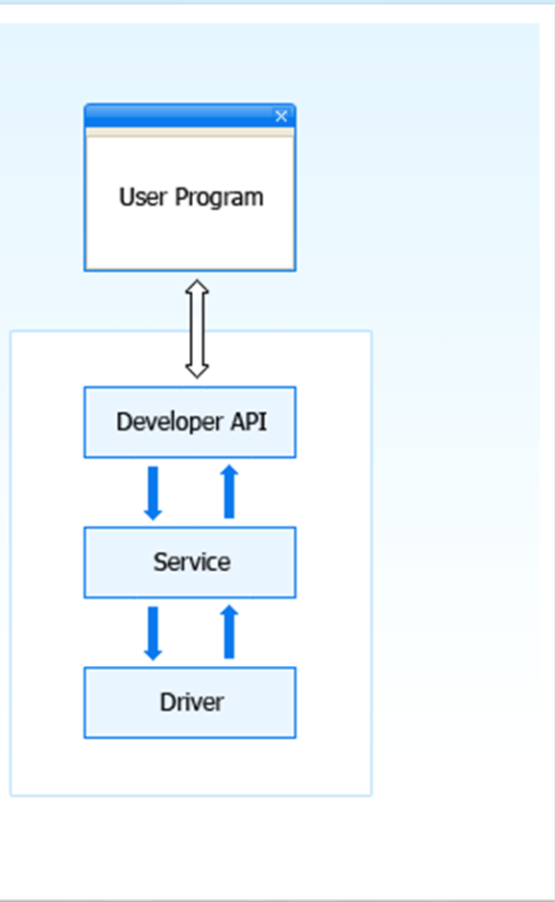

# Technical Specifications

- Link integration via services for all other library systems
- Channel/bus data integration across eLibrary apps
- Synchronize data between sensor readings and database
- Data saved to database server
- Integrated with Other RFID systems in the Library

## Integration sdk suite software

- Link integration via services for all other library systems
- Channel/bus data integration across e-Library applications
- Synchronize data between sensor readings and database
- Data saved to database server
- Integrated with Other RFID systems in the Library