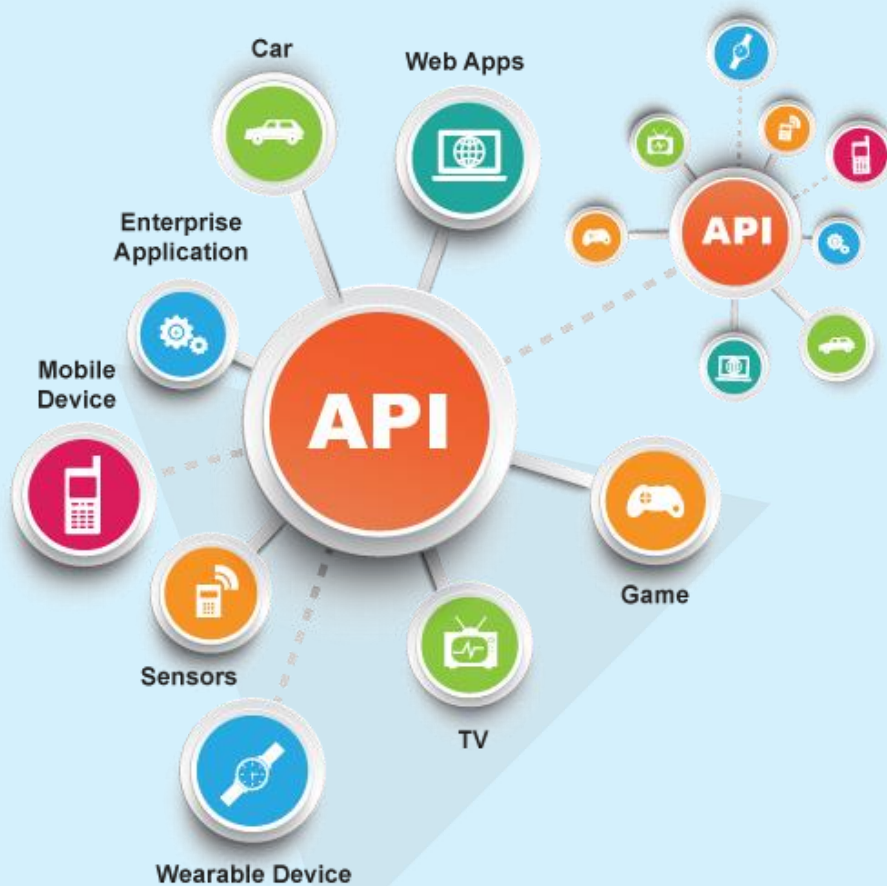

# Technical Specifications

- Link integration via services for all other library systems
- Channel/bus data integration across eLibrary apps
- Synchronize data between sensor readings and database
- Data saved to database server
- Integrated with Other RFID systems in the Library

## Integration sdk suite software

- Link integration via services for all other library systems
- Channel/bus data integration across e-Library applications
- Synchronize data between sensor readings and database
- Data saved to database server
- Integrated with Other RFID systems in the Library