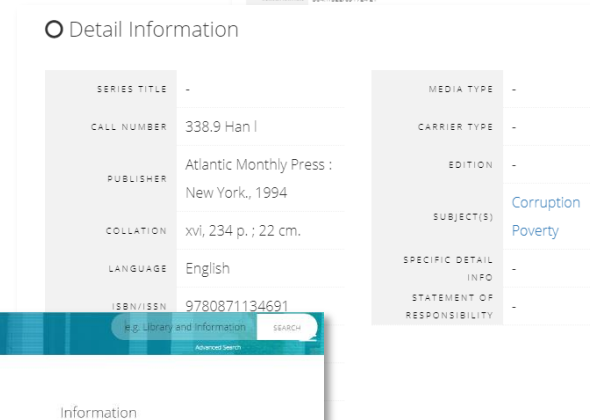

Library Information

Information about the library, displaying library location information, library operating hours and other information about the library

OPAC SOFTWARE

OPAC is a technological development in library science, in addition to providing convenience for users, it is also easy for library officials to carry out cataloging activities.