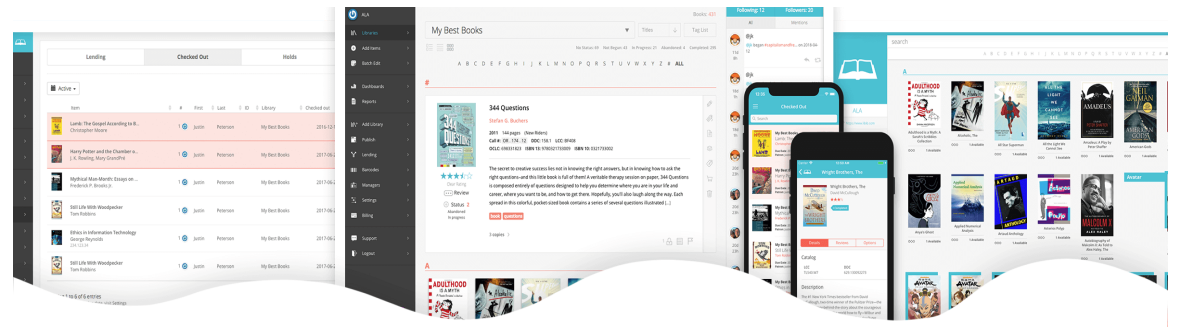

OPAC SOFTWARE

OPAC is a technological development in library science, in addition to providing convenience for users, it is also easy for library officials to carry out cataloging activities.

OPAC is an installed catalog system that is publicly accessible and can be used by users to browse catalog data (to check whether the library stores a particular work to get information about its location and if the catalog system is linked to a circulation system, the user can find out if the library material is being searched for). available in the library or on loan.

- Able to read visitor's RFID
- Filling data with the keyboard / Screen keyboard
- Data search index catalog data in the database server
- Feedback in the form of announcements/messages from the Library
- Integrated with Other RFID systems in the Library