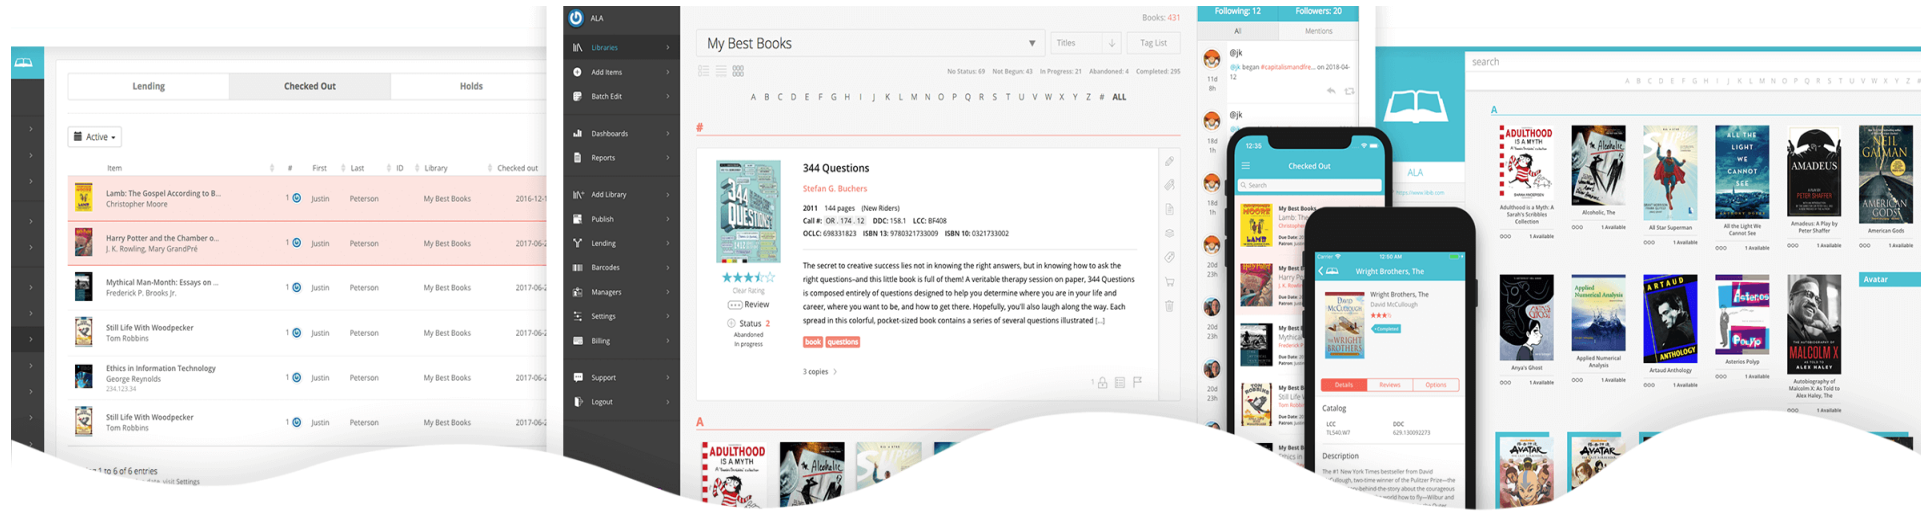

Catalogia

OPAC Software License

Overview

OPAC is a technological development in library science, in addition to providing convenience for users, it is also easy for library officials to carry out cataloging activities.

OPAC is an installed catalog system that is publicly accessible and can be used by users to browse catalog data (to check whether the library stores a particular work to get information about its location and if the catalog system is linked to a circulation system, the user can find out if the library material is being searched for). available in the library or on loan.

Features

Simple Search

search for library materials using various access points, e.g author, title, subject, location and status.

Features

Collection Location

Reduce the burden of time needed and the time spent by users in searching for book information and the location of library collections

Library Information

Information about the library, displaying library location information, library operating hours and other information about the library

OPAC SOFTWARE

OPAC is a technological development in library science, in addition to providing convenience for users, it is also easy for library officials to carry out cataloging activities.