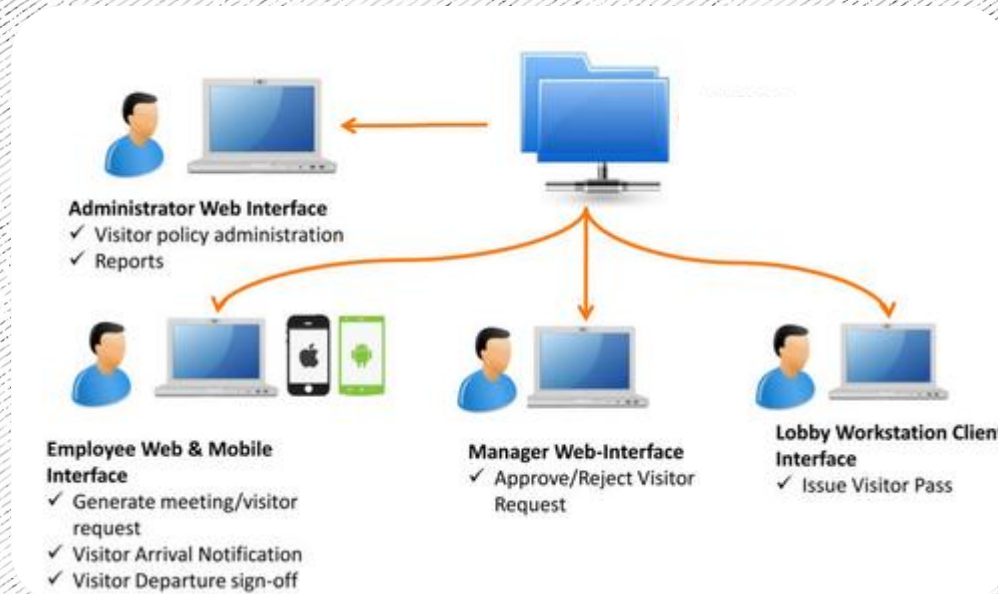

Visitor Management System

Overview

This application can monitor incoming or outgoing visitors including visitor identity, entry/exit time, destination, current position of visitors and visitor history. In addition, the application can analyze the statistics of incoming/outgoing visitors.

Features

This application is a web-based application that has several features such as:

- Record incoming/outgoing visitors
- View the time in/out.
- View the last position of the visitor.
- View visit history.
- View statistics of incoming/outgoing visitors.