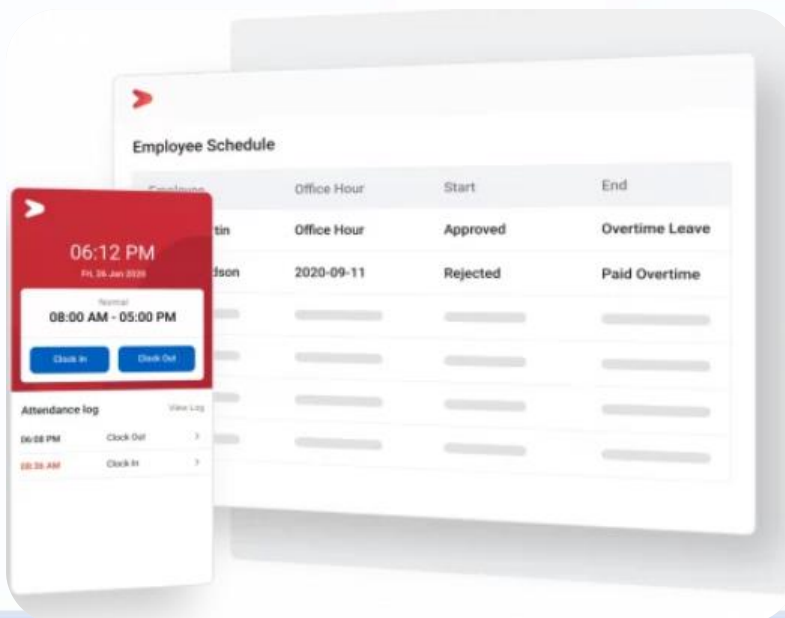

Remote Presence System

Overview

This application is used to visualize the datamart in the form of a resume of the teaching and learning process, a value resume that has been consolidated into an attractive and easy-to-digest chart display in the form of mobile / Android apps.

Features / Functions

This application is a mobile-based application that has several features such as:

1. Displays a resume of the teaching and learning process in the form of a chart.
2. Displays a resume of grades.