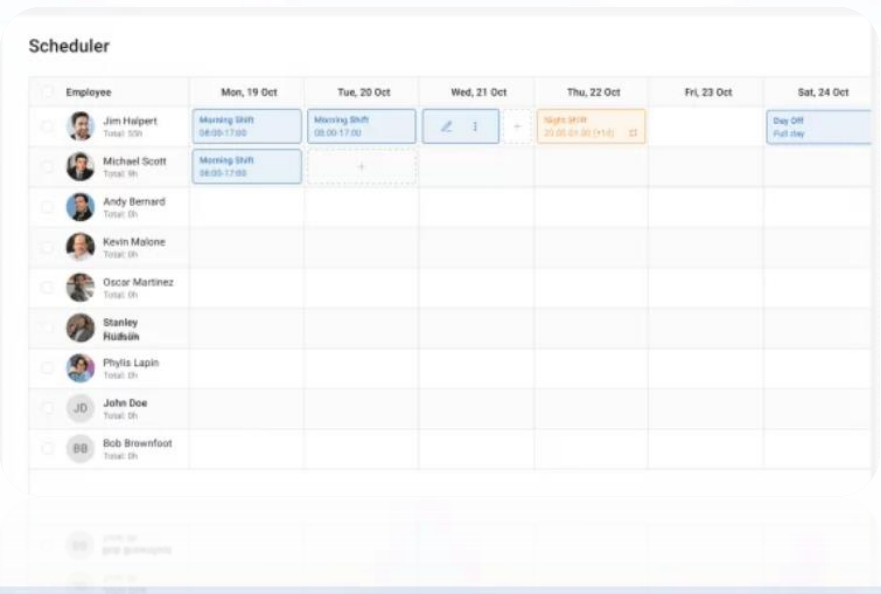

Remote Presence System

Overview

This application is used to visualize the datamart in the form of a resume of the teaching and learning process, a value resume that has been consolidated into an attractive and easy-to-digest chart display in the form of mobile / Android apps.

Features / Functions

This application is a mobile-based application that has several features such as:

1. Displays a resume of the teaching and learning process in the form of a chart.
2. Displays a resume of grades.