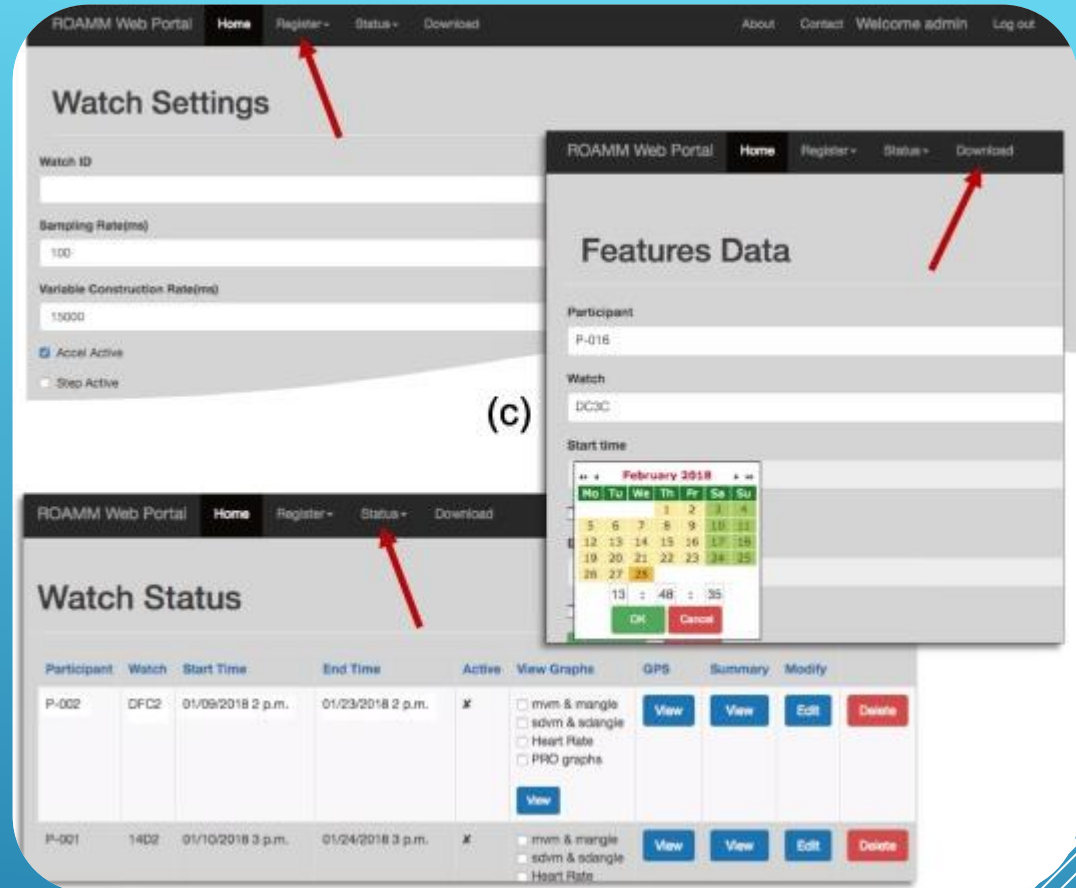

Watch Systema

**SMARTWATCH  
SYSTEM  
MANAGEMENT  
SUITE**

# FEATURES

- Setting and keeping track of the time
- Displaying the time to the user
- Setting an alarm
- Producing an output when the alarm goes off
- GPS tracking of some sort

- They also have some common design feature: Worn on the wrist
- Use a strap to fasten to the user
- Have a screen or watch face
- Have a way for the user to provide deliberate input, such as:
  - Buttons
  - A dial
  - A touchscreen