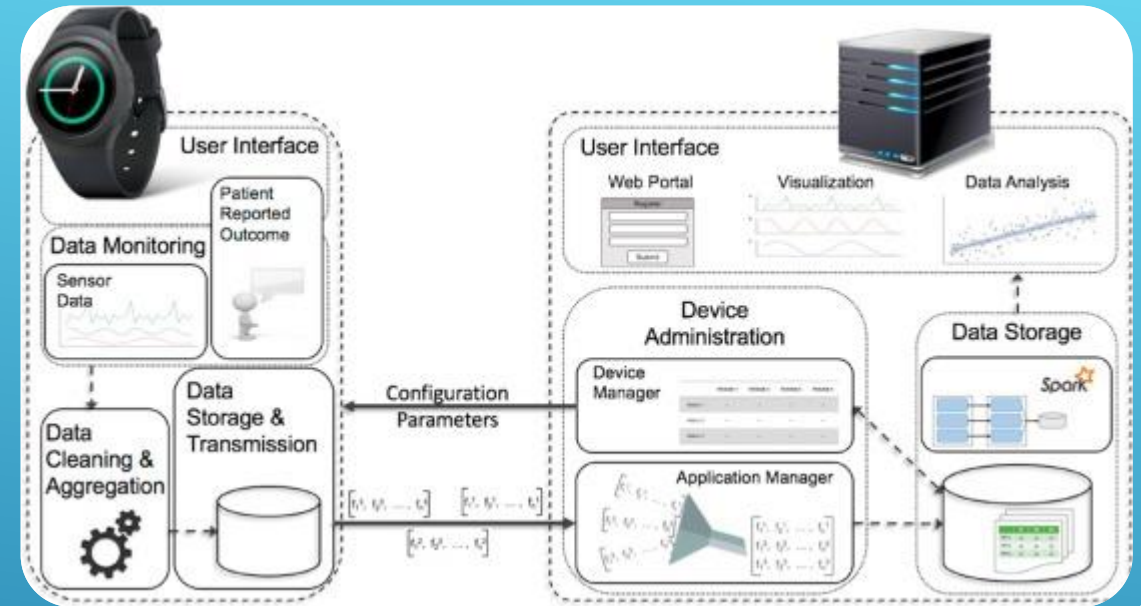

Watch Systema

**SMARTWATCH  
SYSTEM  
MANAGEMENT  
SUITE**

# FEATURES

- Setting and keeping track of the time
- Displaying the time to the user
- Setting an alarm
- Producing an output when the alarm goes off
- GPS tracking of some sort

- They also have some common design feature: Worn on the wrist
- Use a strap to fasten to the user
- Have a screen or watch face
- Have a way for the user to provide deliberate input, such as:
  - Buttons
  - A dial
  - A touchscreen