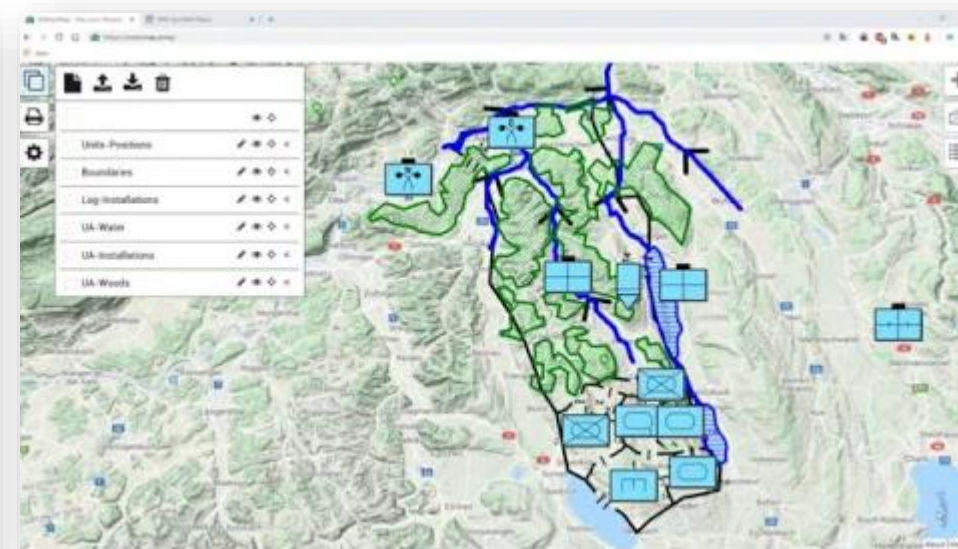

Innov Digi

INSTRUCTOR ROLE MANAGEMENT SUITE

DXTATO-WARFARE

SUMMARY

As a result of this system, the assessor may be able to obtain a better understanding of the course of the simulation that the actors have performed. There are a number of basic parameters and data that are included in this system for conducting an assessment.

FEATURES / FUNCTION

- Analyze the course of the simulation carried out by the actors and perform an assessment of their performance
- Coordinate training between the various units of command
- In order to plan scenarios, it is necessary to have basic data available