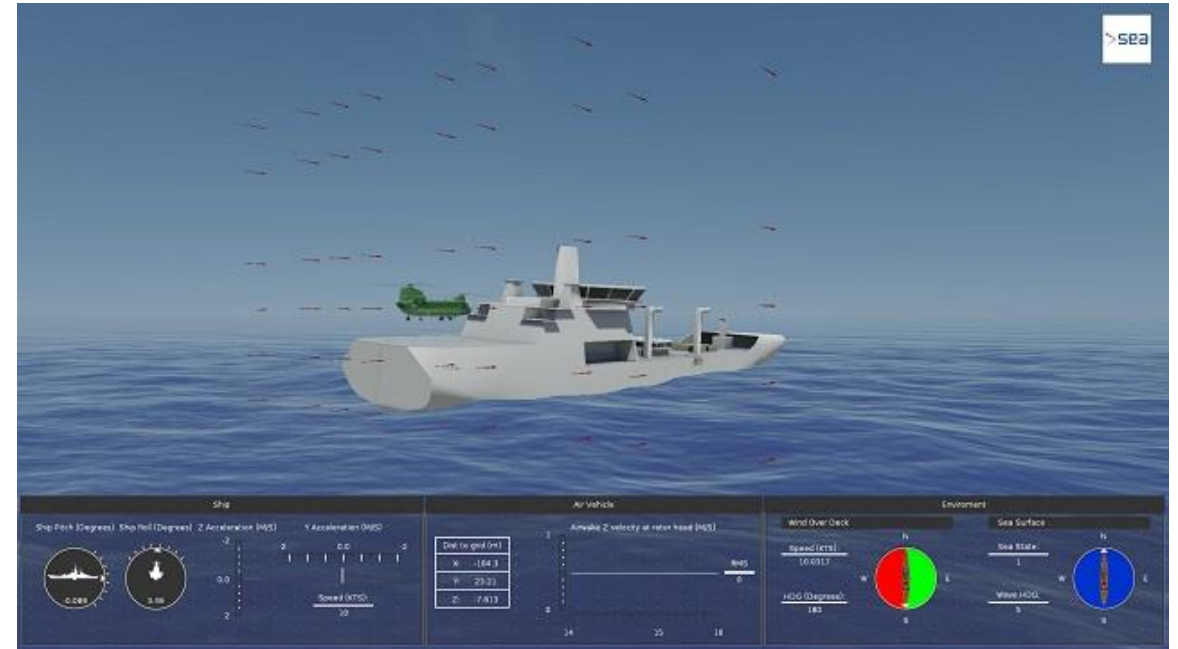

# OVERVIEW

With this information system, various analyses can be carried out as part of military decision-making procedures, both in terms of simulating movement and simulating battles in a two-dimensional form (on a map). In addition to this system, 3-Dimensional training scenarios can also be visualized on a daily basis in order to provide more realistic and easier to evaluate visuals in this regard.

## FEATURES / FUNCTION

Analyze various aspects of military decision-making procedures and simulate them in your program

Create a 2-dimensional simulation of movement and battle (on the map) so that product corrections can be made if necessary as a result of the simulation